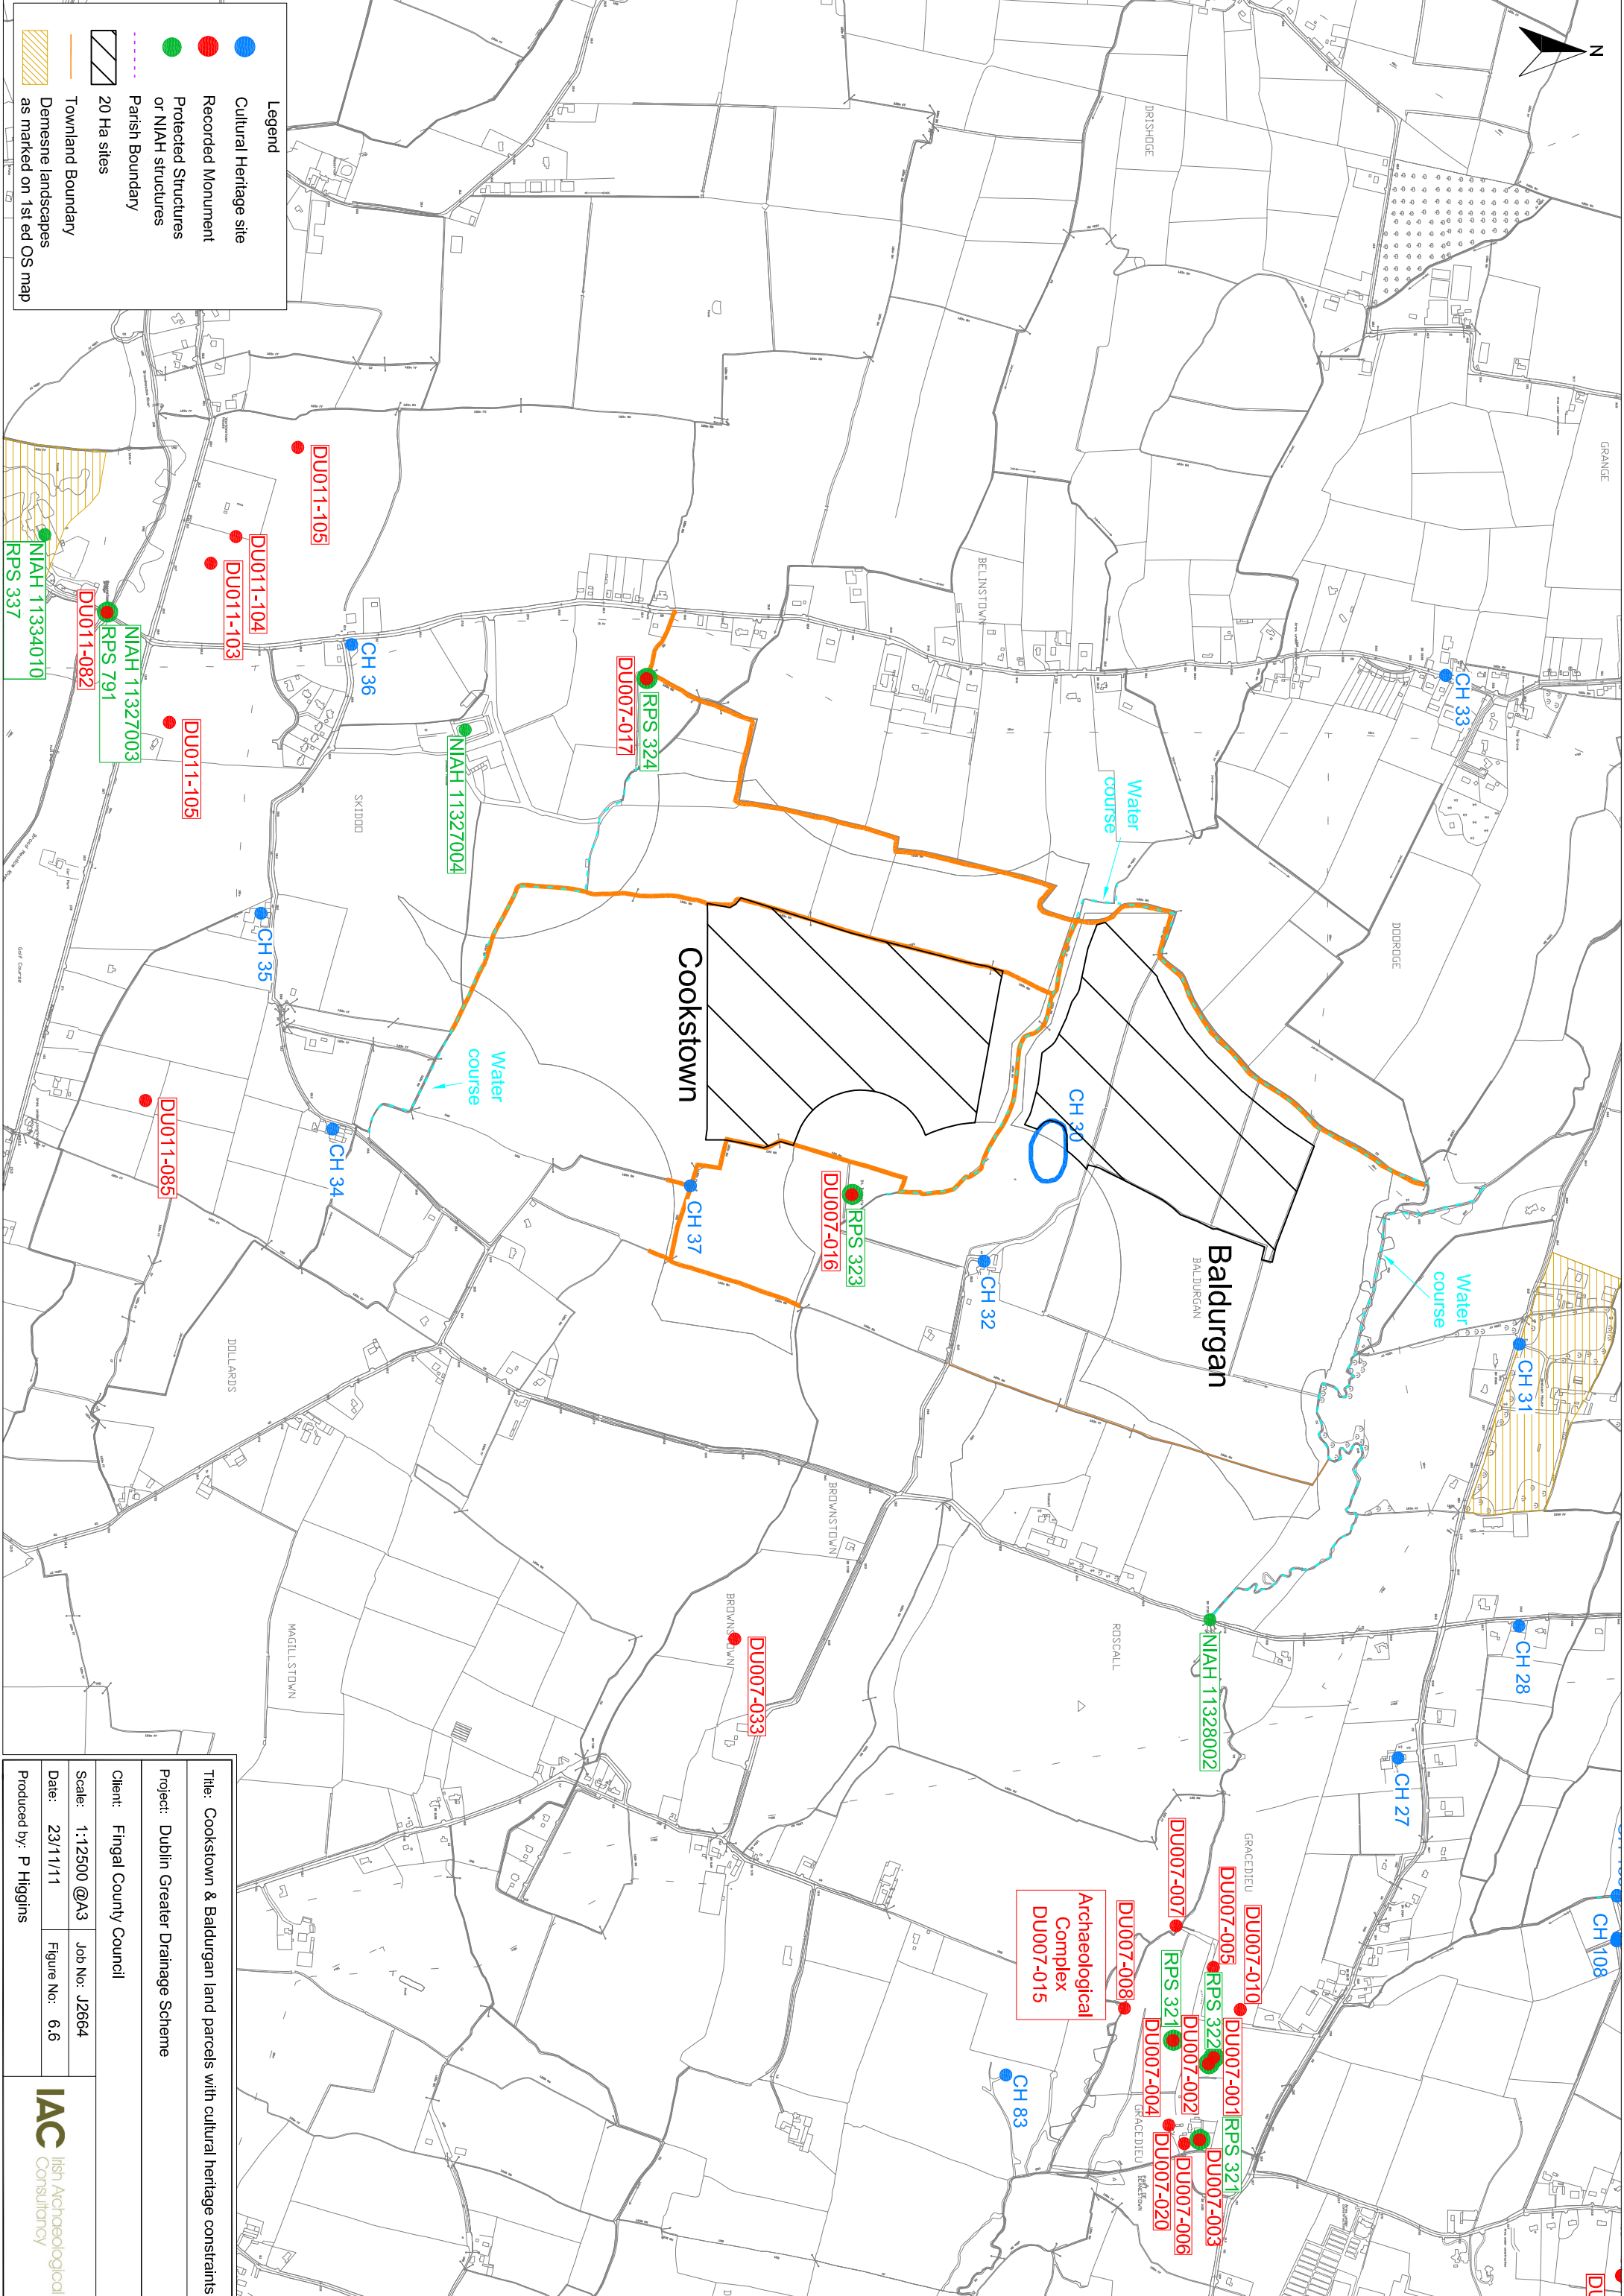

- Legend**
- Cultural Heritage site
  - Recorded Monument
  - Protected Structures or NIAH structures
  - Parish Boundary
  - Townland Boundary
  - 20 Ha sites
  - Demesne landscapes as marked on 1st ed OS map

**Title:** Cookstown & Baldurgan land parcels with cultural heritage constraints

**Project:** Dublin Greater Drainage Scheme

**Client:** Fingal County Council

**Scale:** 1:12500 @A3      **Job No:** J2664